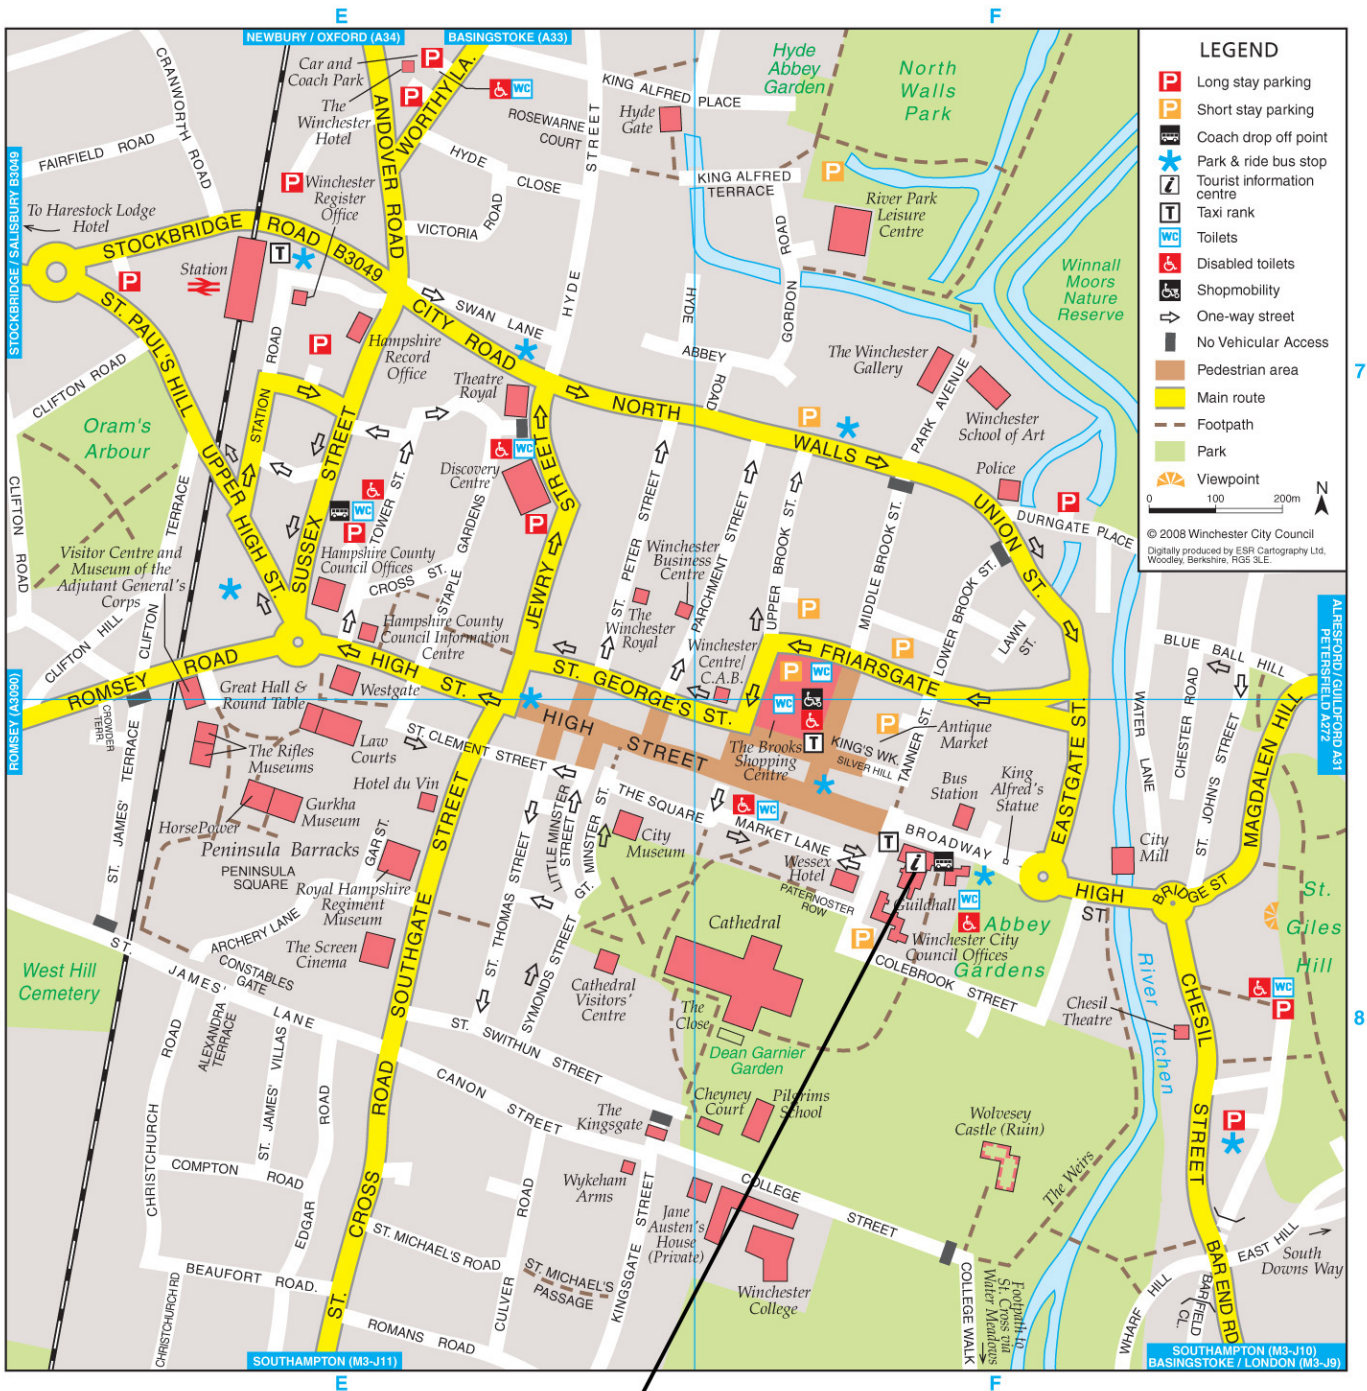

City centre map

Winchester Tourist Information Centre is on the ground floor of Winchester Guildhall, close to King Alfred's statue at the bottom of the High Street

Winchester Tourist Information Centre
 Guildhall
 WINCHESTER
 Hampshire
 SO23 9GH
 tel. 00 44 (0) 1962 840 500
 fax. 00 44 (0) 1962 850 348
 email: tourism@winchester.gov.uk
 council website: www.winchester.gov.uk
 visitor website: www.visitwinchester.co.uk

open:
May to September
 Monday to Saturday 10am to 5pm
 Sundays and Bank Holidays 11am to 4pm
October to April
 Monday - Saturday 10am to 5pm
 Closed between Christmas and New Year