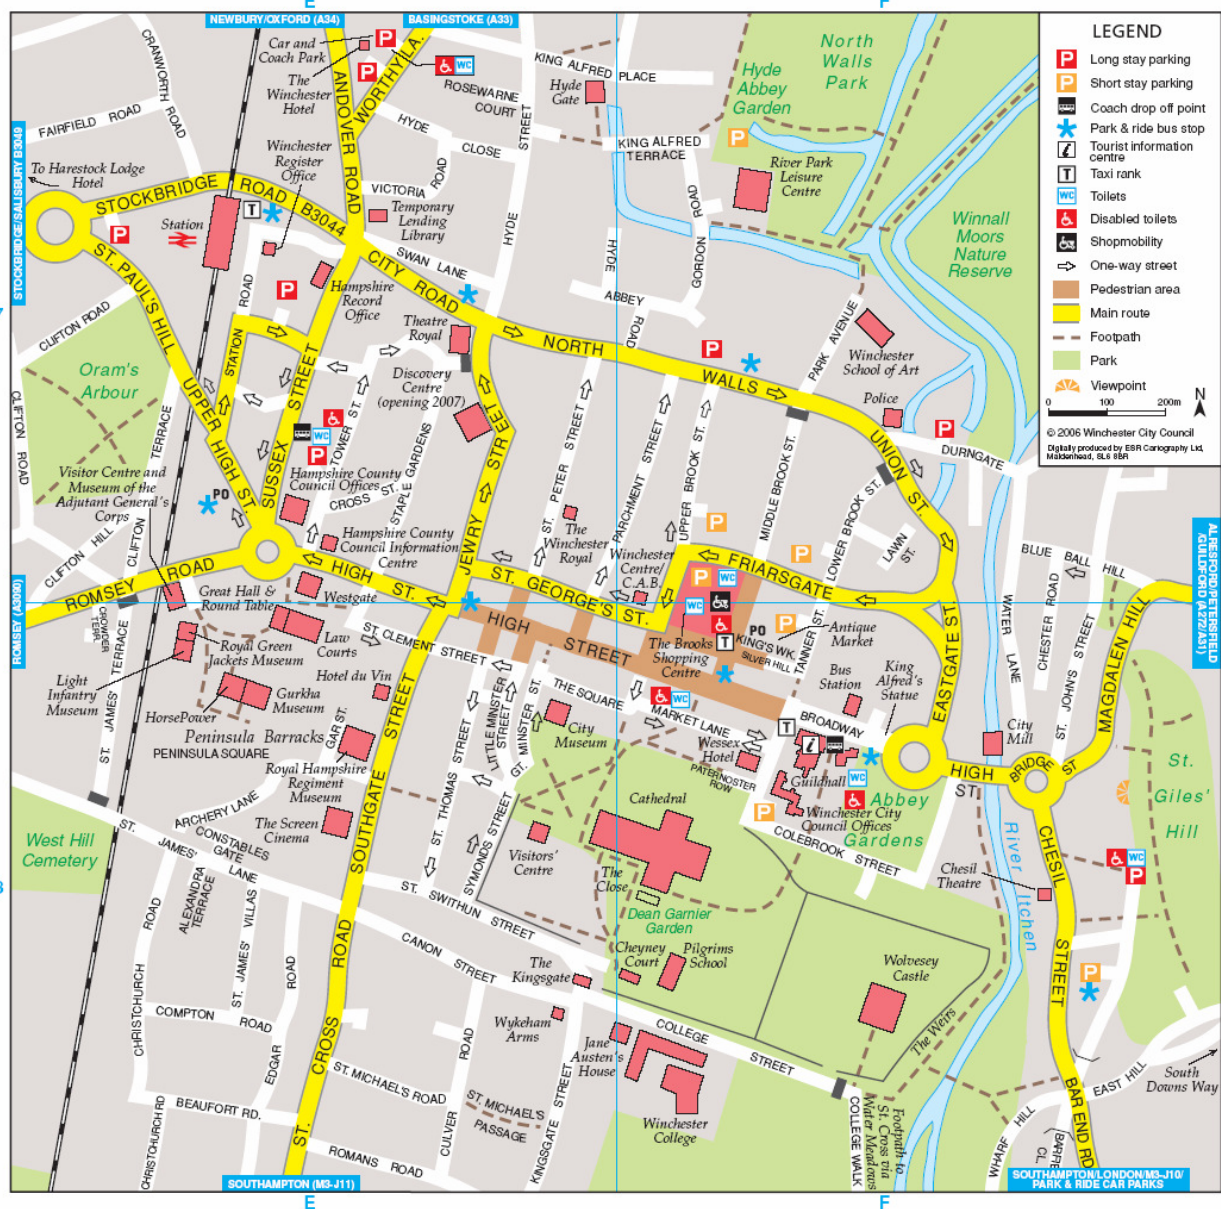

## Winchester City Centre Map

### Winchester Tourist Information Centre

Gold Winner of the Enjoy England Awards for Excellence 2006

'Tourist Information Centre of the Year'

Guildhall

Broadway, High Street

WINCHESTER

Hampshire

SO23 9GH